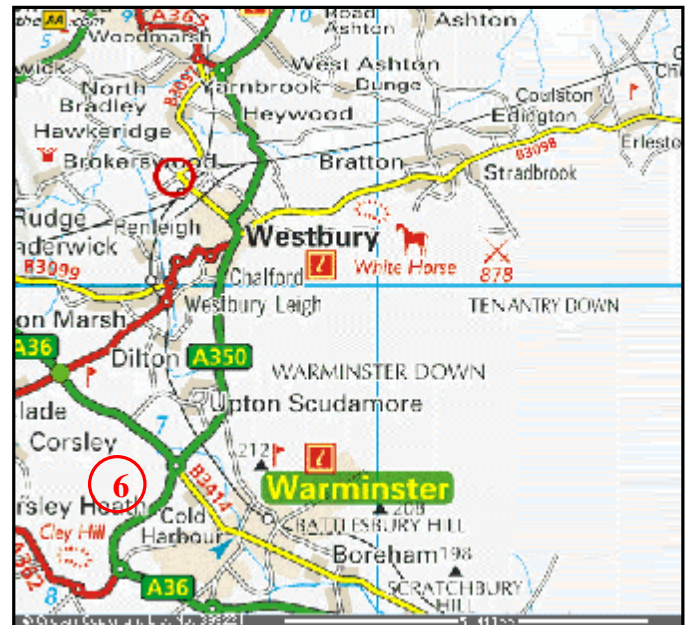

Route description to AVM Air Spring Ltd.

From London:

1. Take the M4,
2. Take the M25, head towards Gatwick, Oxford, Watford
3. Take the M3, head towards Southampton
4. Take the A303, head towards Andover
5. Take the A36, head towards Salisbury, Warminster
6. At roundabout, take second exit on the A350
7. Westbury: Turn left à Station road
8. Turn left à Brook lane

Route description to AVM Air Spring Ltd.